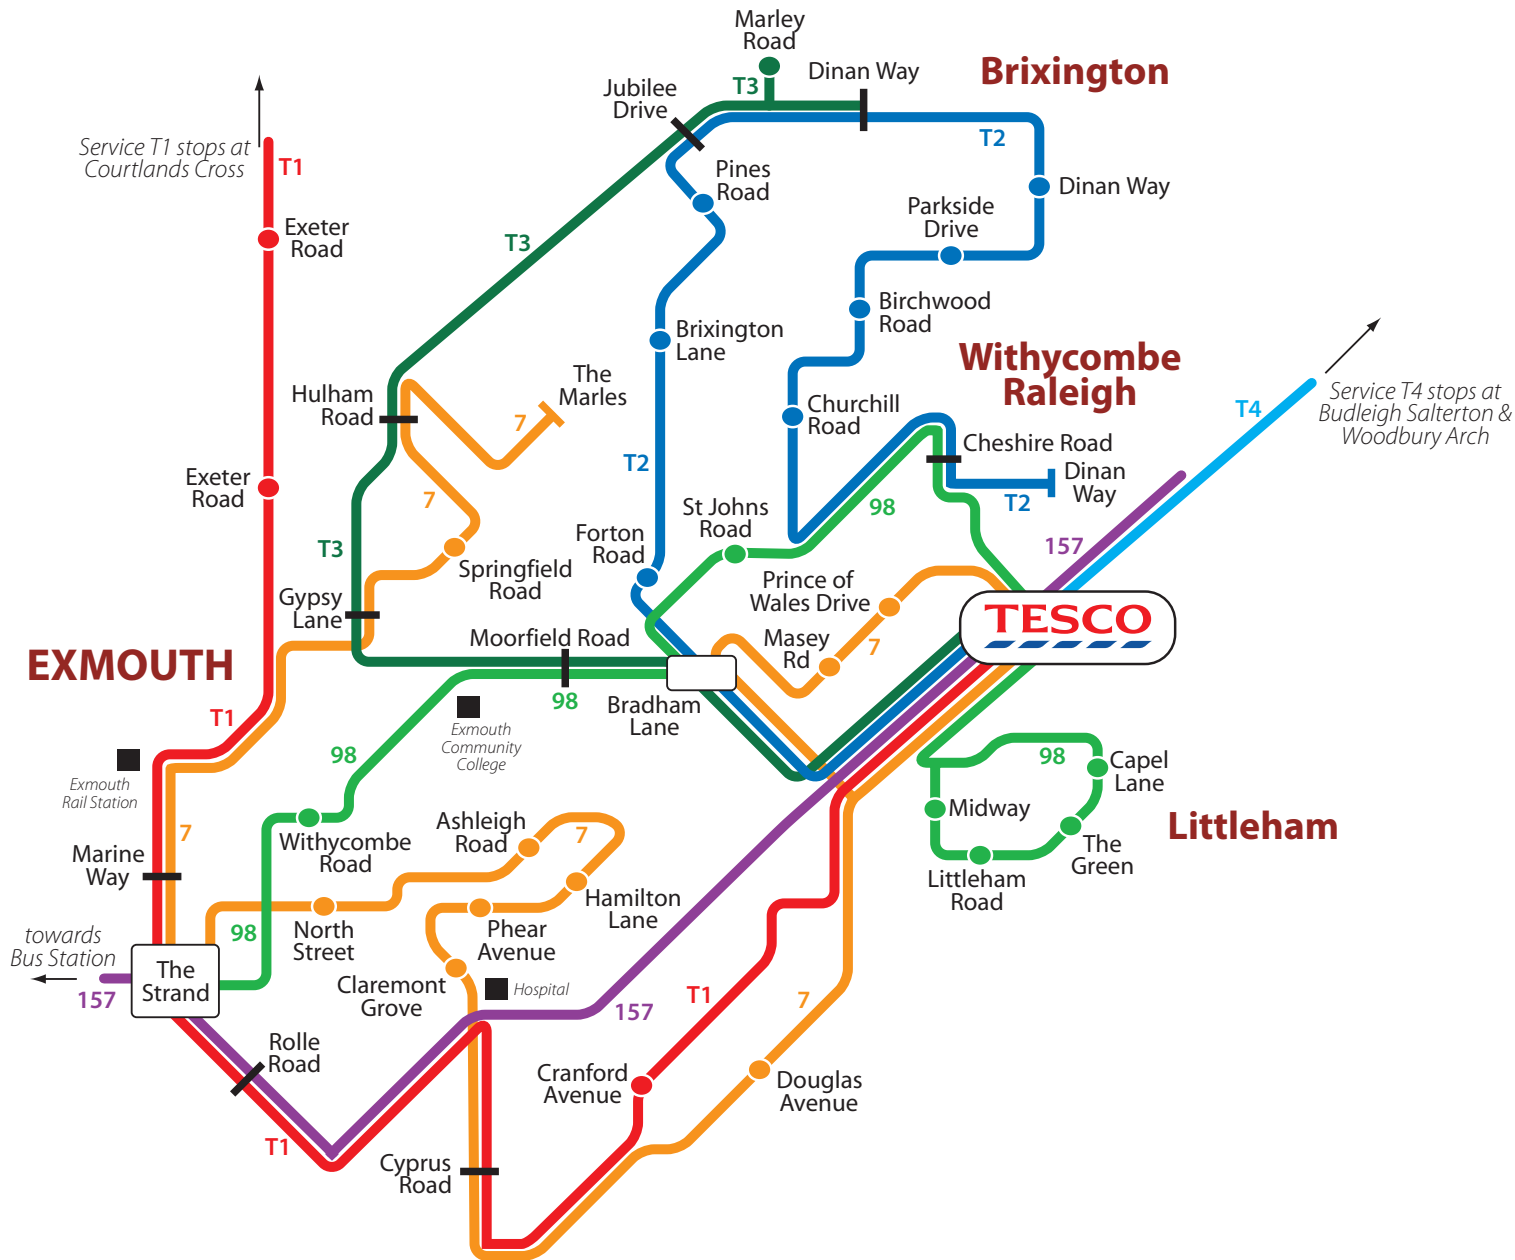

# Buses to **TESCO** Exmouth

## **T1** Courtlands Cross via The Strand

**FREE BUS SERVICE**

Thursdays

ROUTE: Courtlands Cross, Exeter Road, Marine way, The Strand, Rolle St and Road, Douglas Avenue, Cranford Avenue, Barnfield Avenue, Salterton Road, TESCO.

## **T2** Dinan Way via Forton Road

**FREE BUS SERVICE**

Thursdays

ROUTE: Dinan Way, Cheshire Road, St John Road, Churchill Road, Parkside Drive, Dinan Way, Jubilee Drive, Pines Road, Brixington Drive, Forton Road, Bradham Lane, Salterton Road, TESCO.

## **T3** Dinan Way via Marley Road

**FREE BUS SERVICE**

Thursdays

ROUTE: Dinan Way, Jubilee Drive, Marley Road, Hulham Road, Gypsy Lane, Withycombe Village Road, Bradham Lane, Salterton Road, TESCO.

<b>TESCO Exmouth dep</b>	1025	1225	1425
Dinan Way	1030	1230	1430
Marley Road	1035	1235	1435
Gypsy Lane	1040	1240	1440
<b>TESCO Exmouth arr</b>	1045	1245	1445